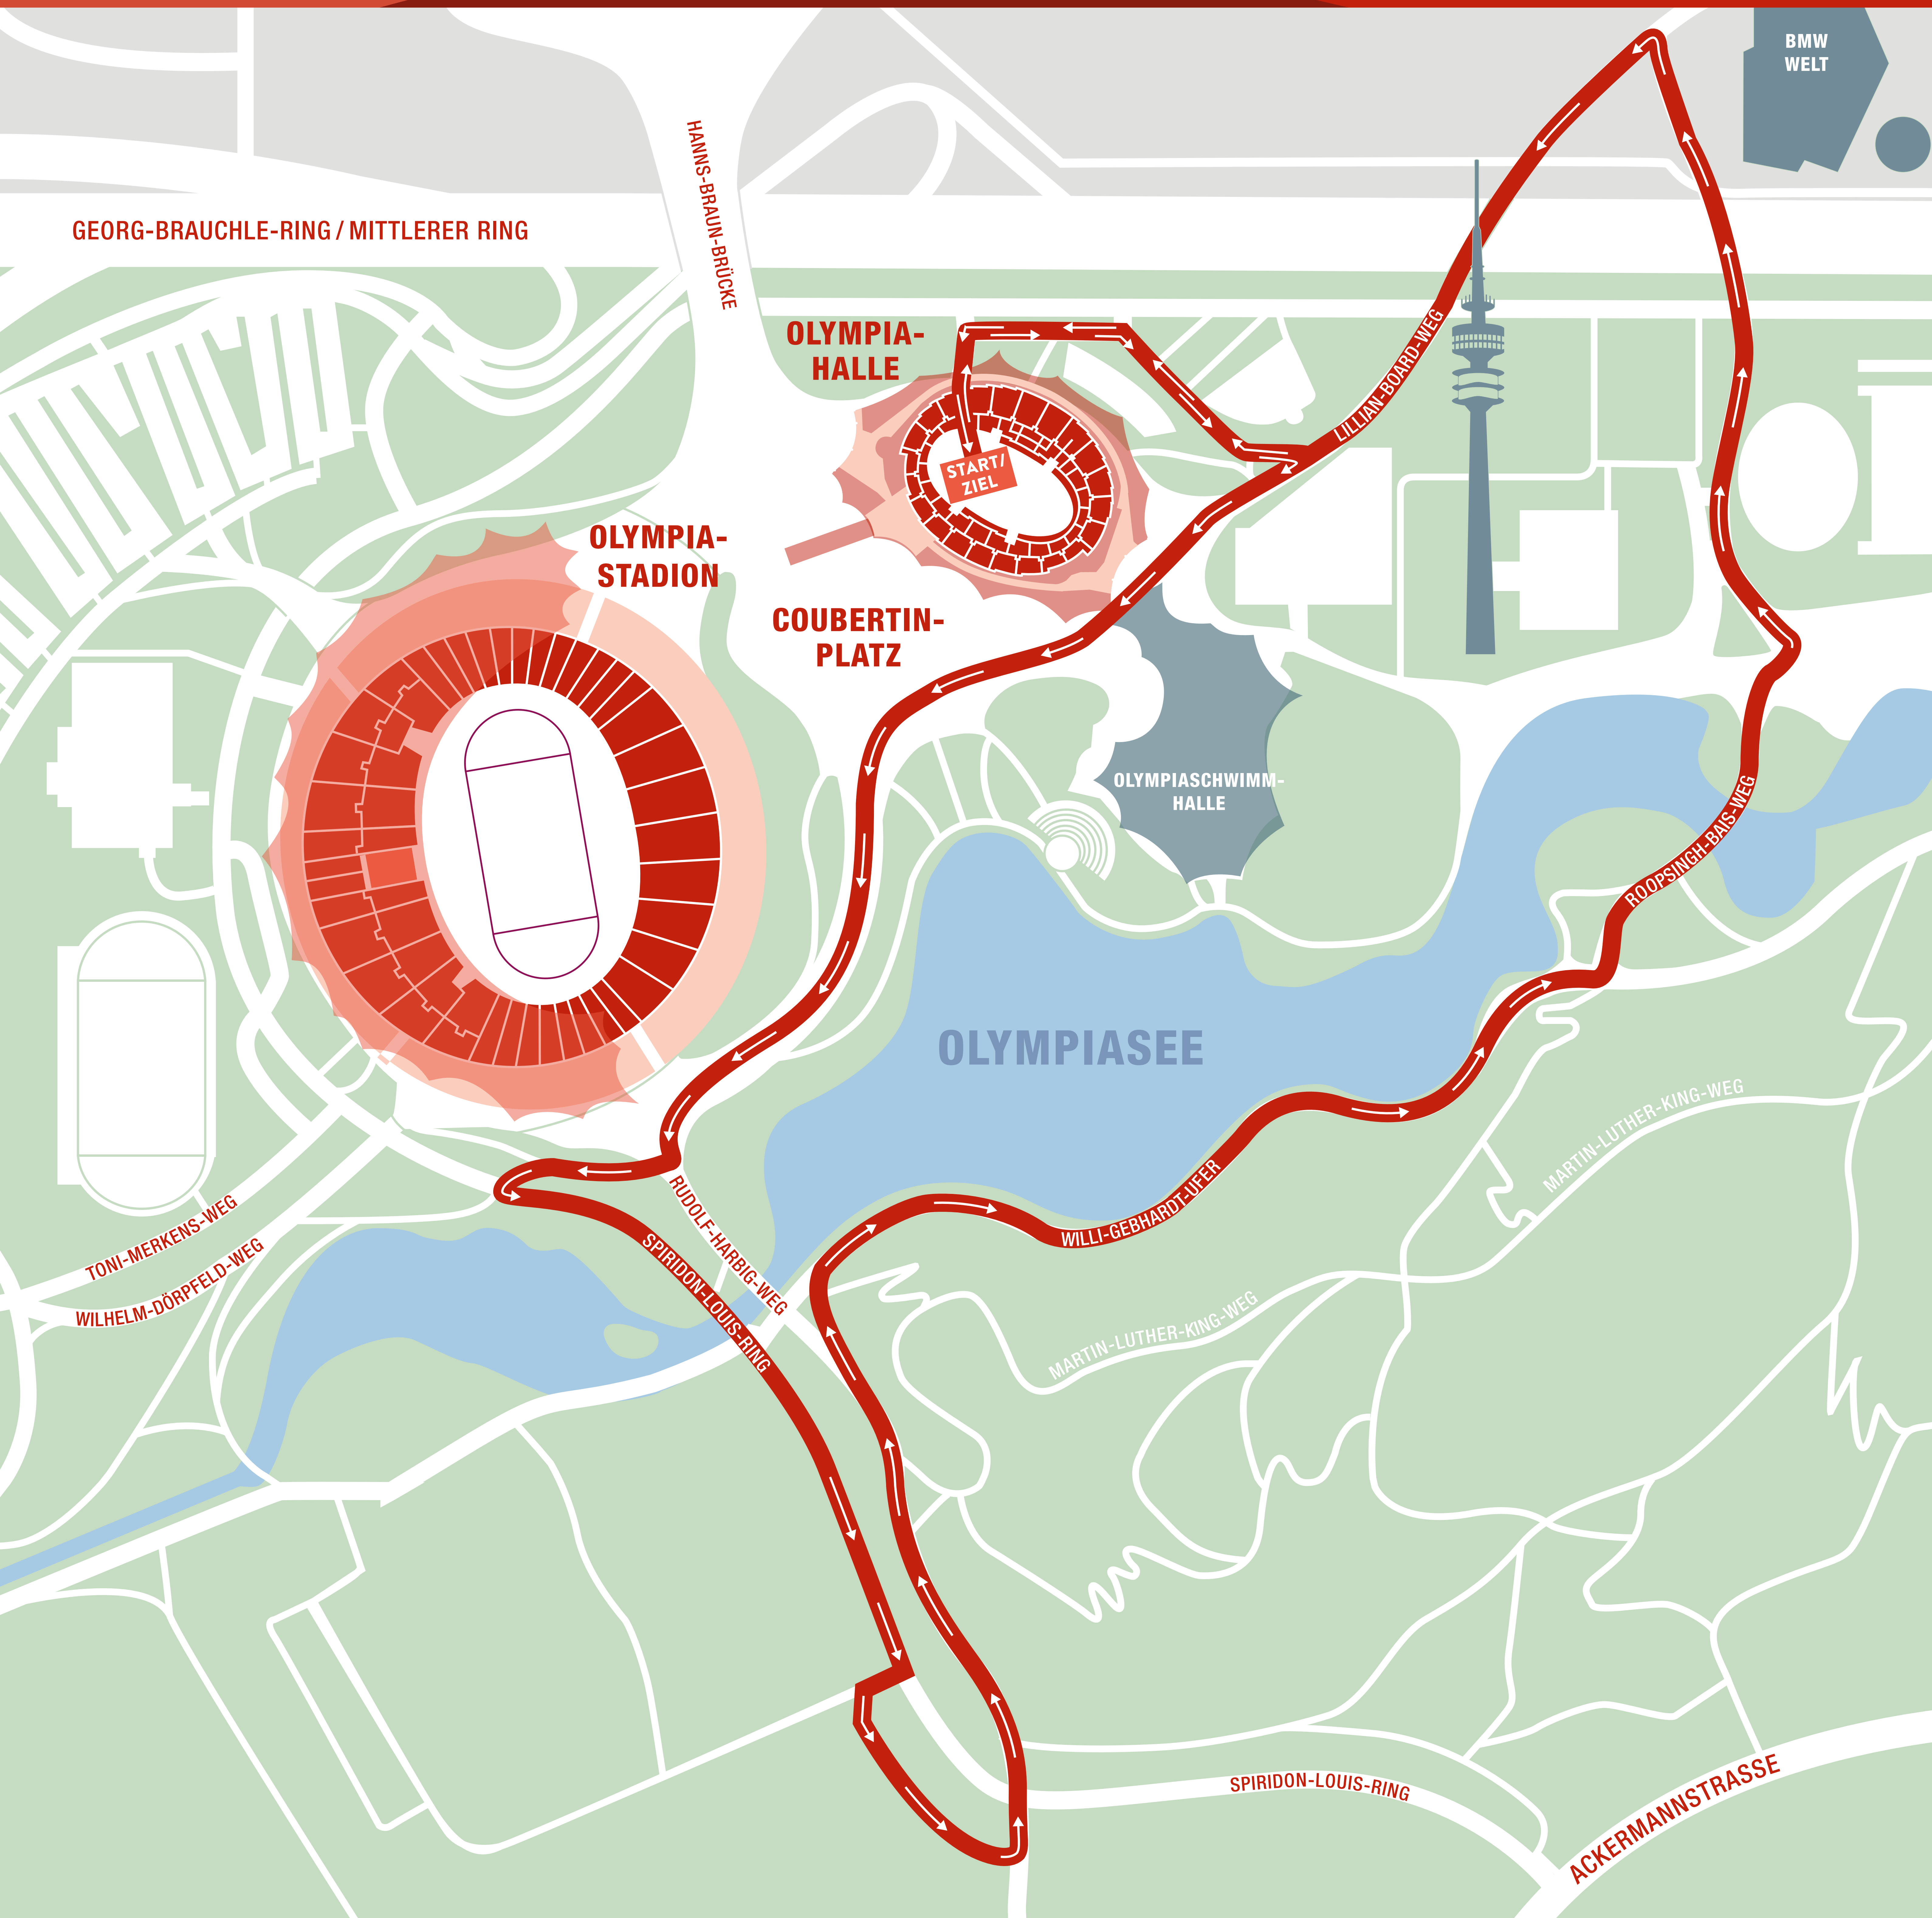

# TRACHTENLAUF TRADITIONAL COSTUME RUN

**GENERALI**  
**MÜNCHEN**  
MARATHON

© OpenStreetMap contributors